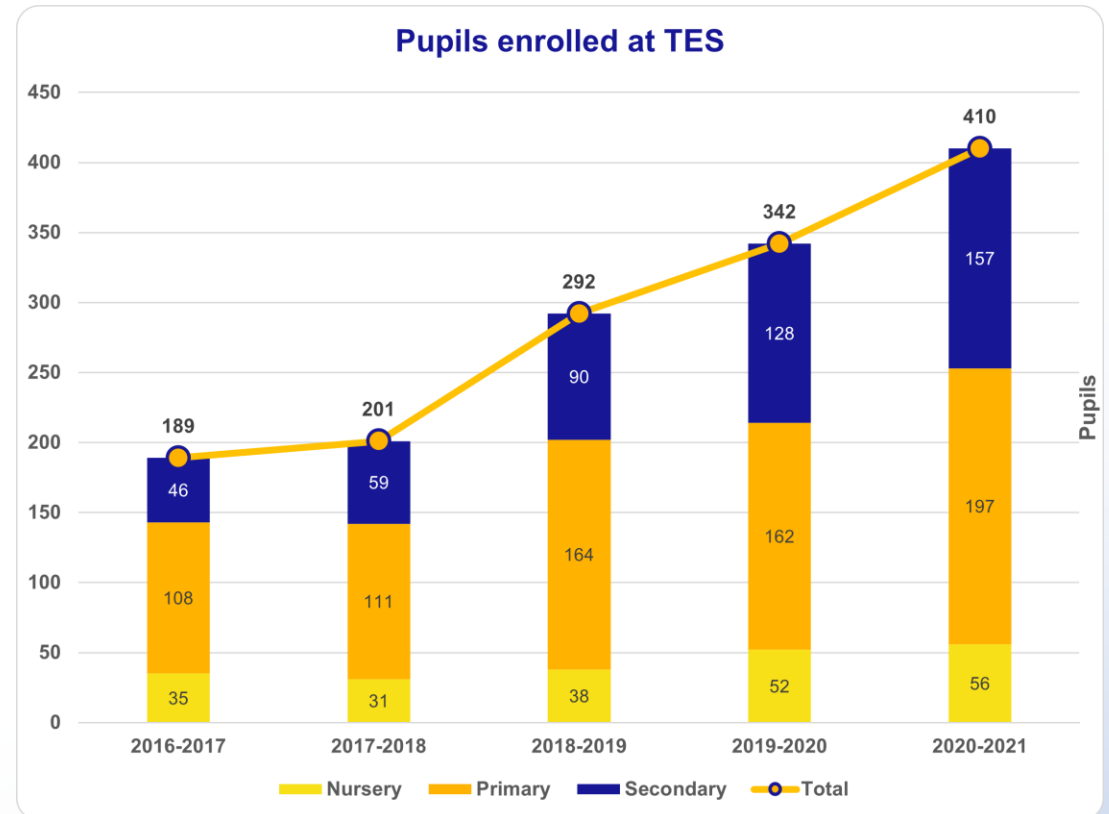

# Statistics for the school year 2020-2021

---

Autumn Break update / October 2020

# 410 pupils enrolled for this school year

- 56 pupils in Nursery (4 groups)
- 197 pupils in Primary (12 groups)
- 157 pupils in Secondary (9 groups)
- +20% compared to last year
- +40% compared to 2018-2019 (first school year at Tehnika 18)

# Pupils per class levels – 3 last school years