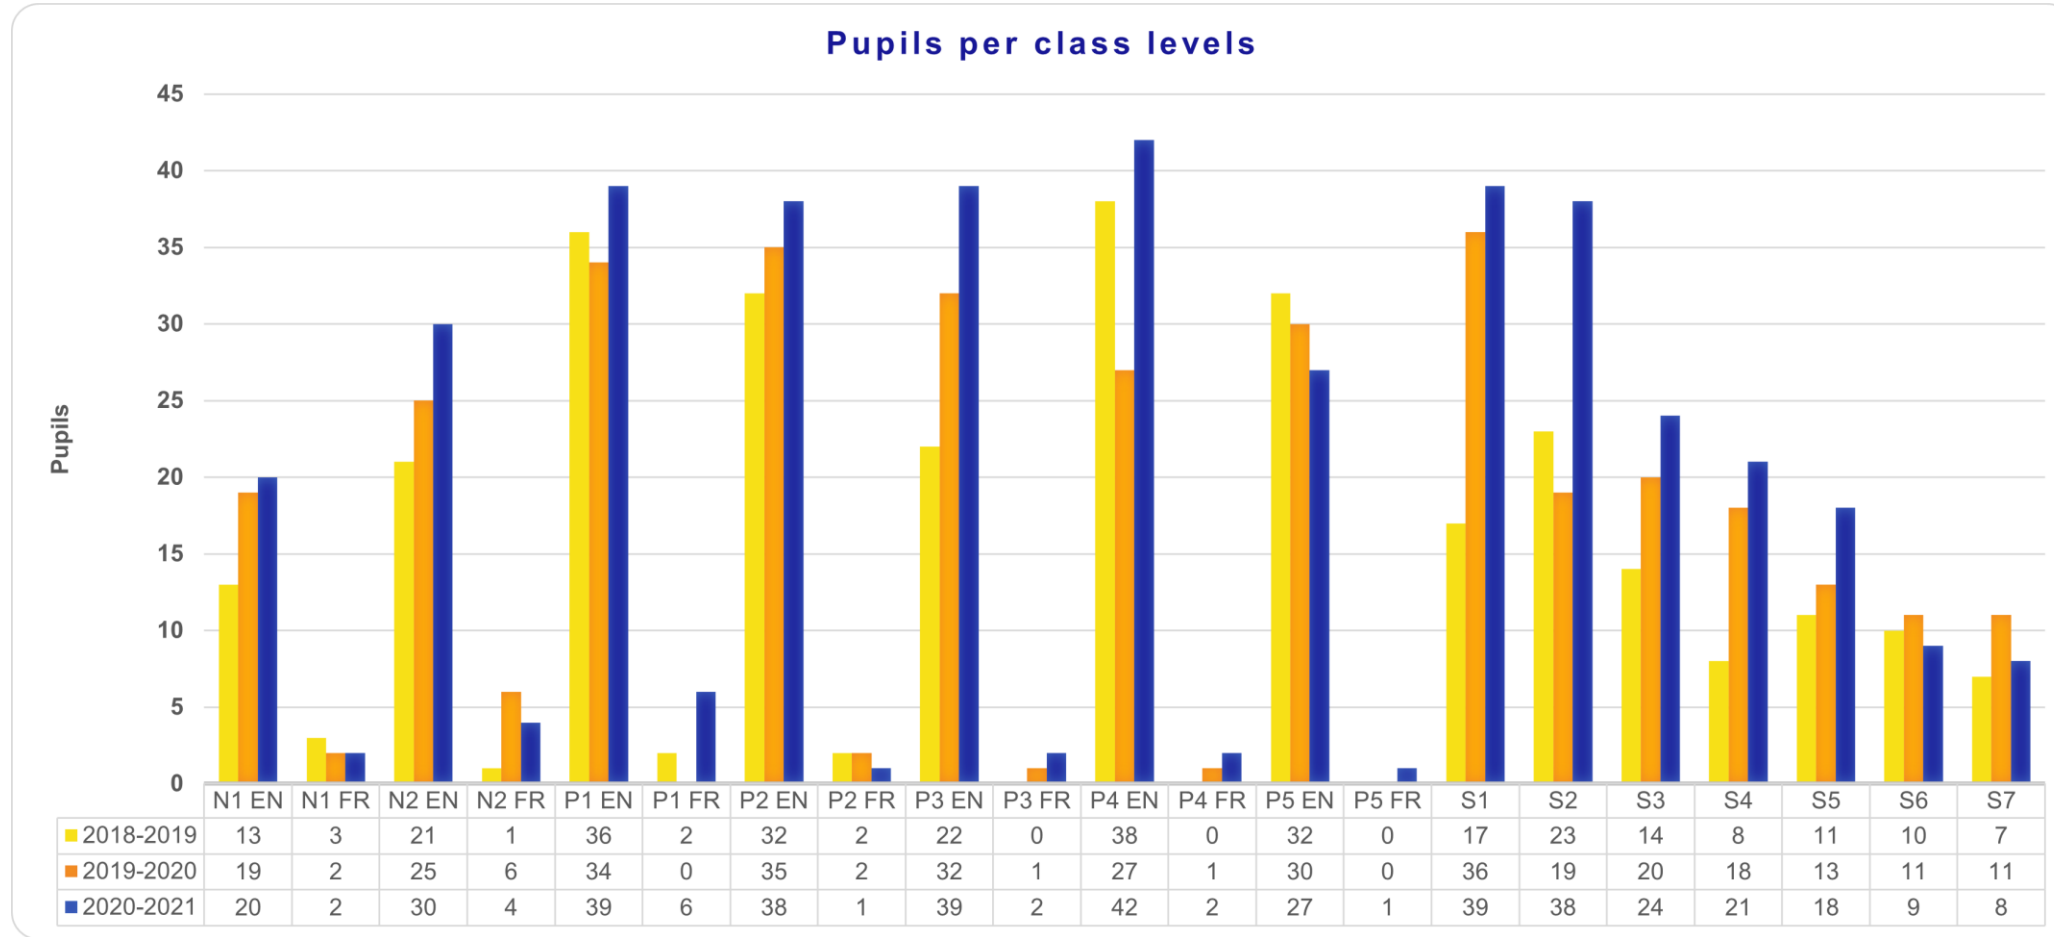

# Statistics for the school year 2020-2021

---

Autumn Break update / October 2020

# 410 pupils enrolled for this school year

- 56 pupils in Nursery (4 groups)
- 197 pupils in Primary (12 groups)
- 157 pupils in Secondary (9 groups)
- +20% compared to last year
- +40% compared to 2018-2019 (first school year at Tehnika 18)

# Pupils per class levels – 3 last school years