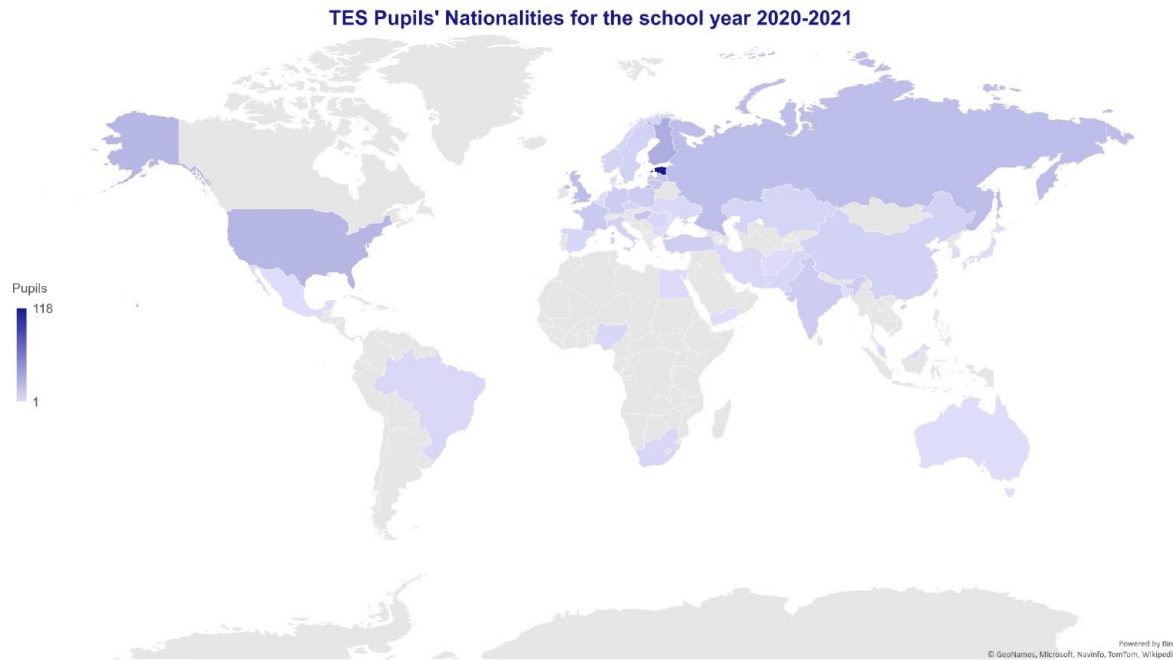

45 nationalities represented

- Main nationalities: Estonian (*118 pupils*), Finnish (*30*), American (*24*), British (*20*) and Russian (*20*)
- From 6 continents
- 18 EU Member States represented (*271 pupils*)