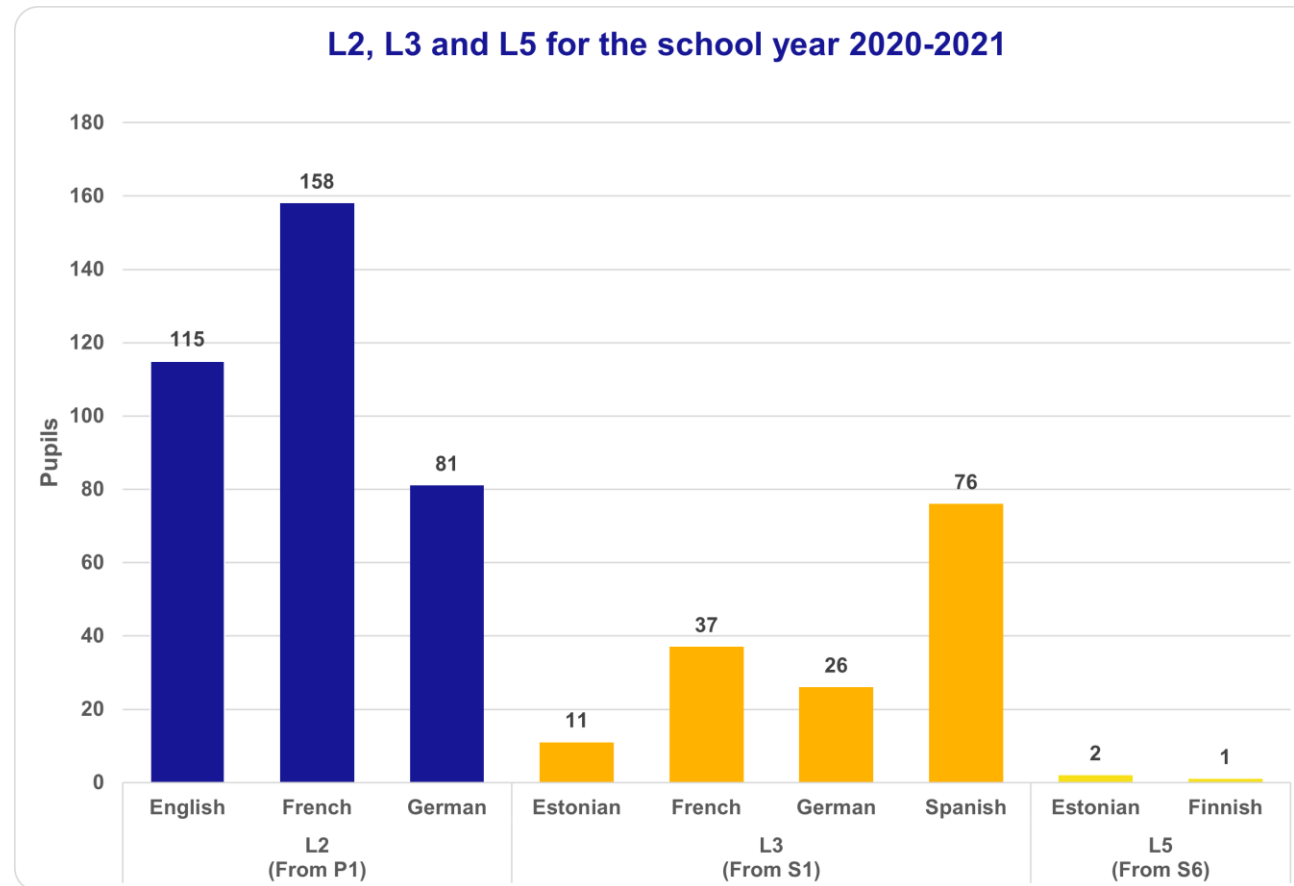

Choice of L2, L3 and L5