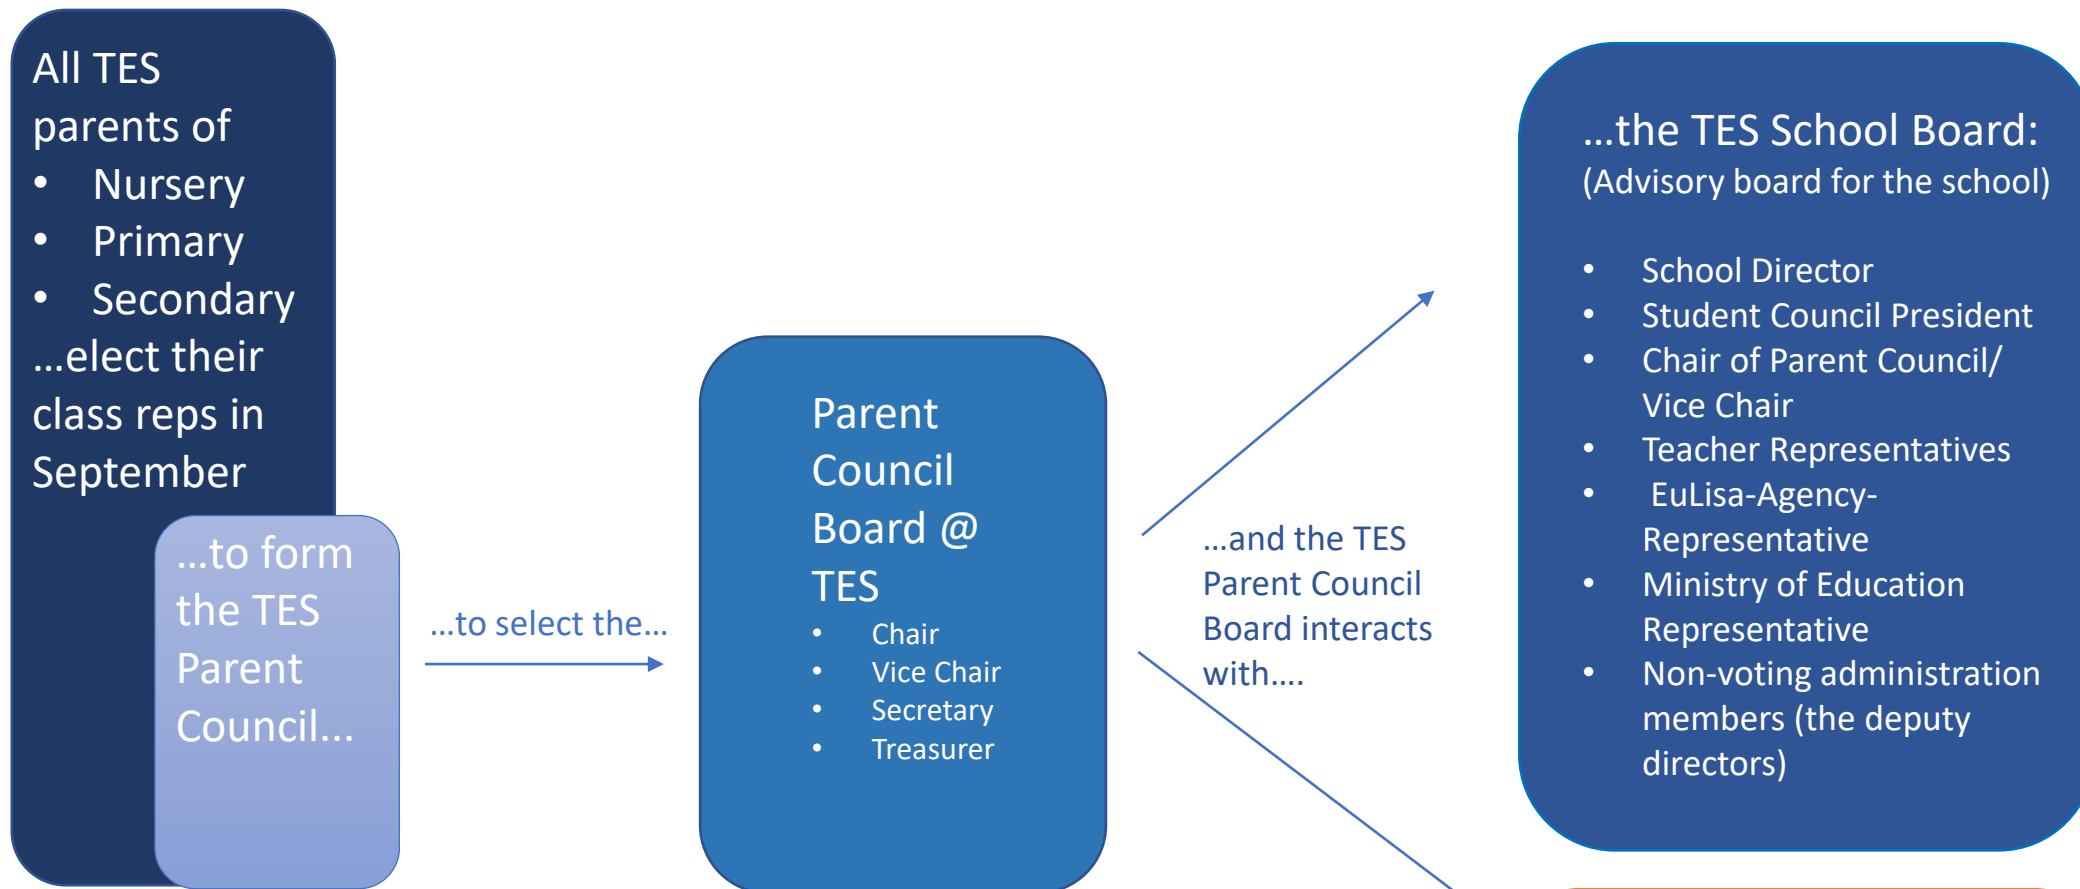

How the Parent Council @ TES works

More information:

E-mail: pc@tes.edu.ee

www.facebook.com/groups/2141306616136131