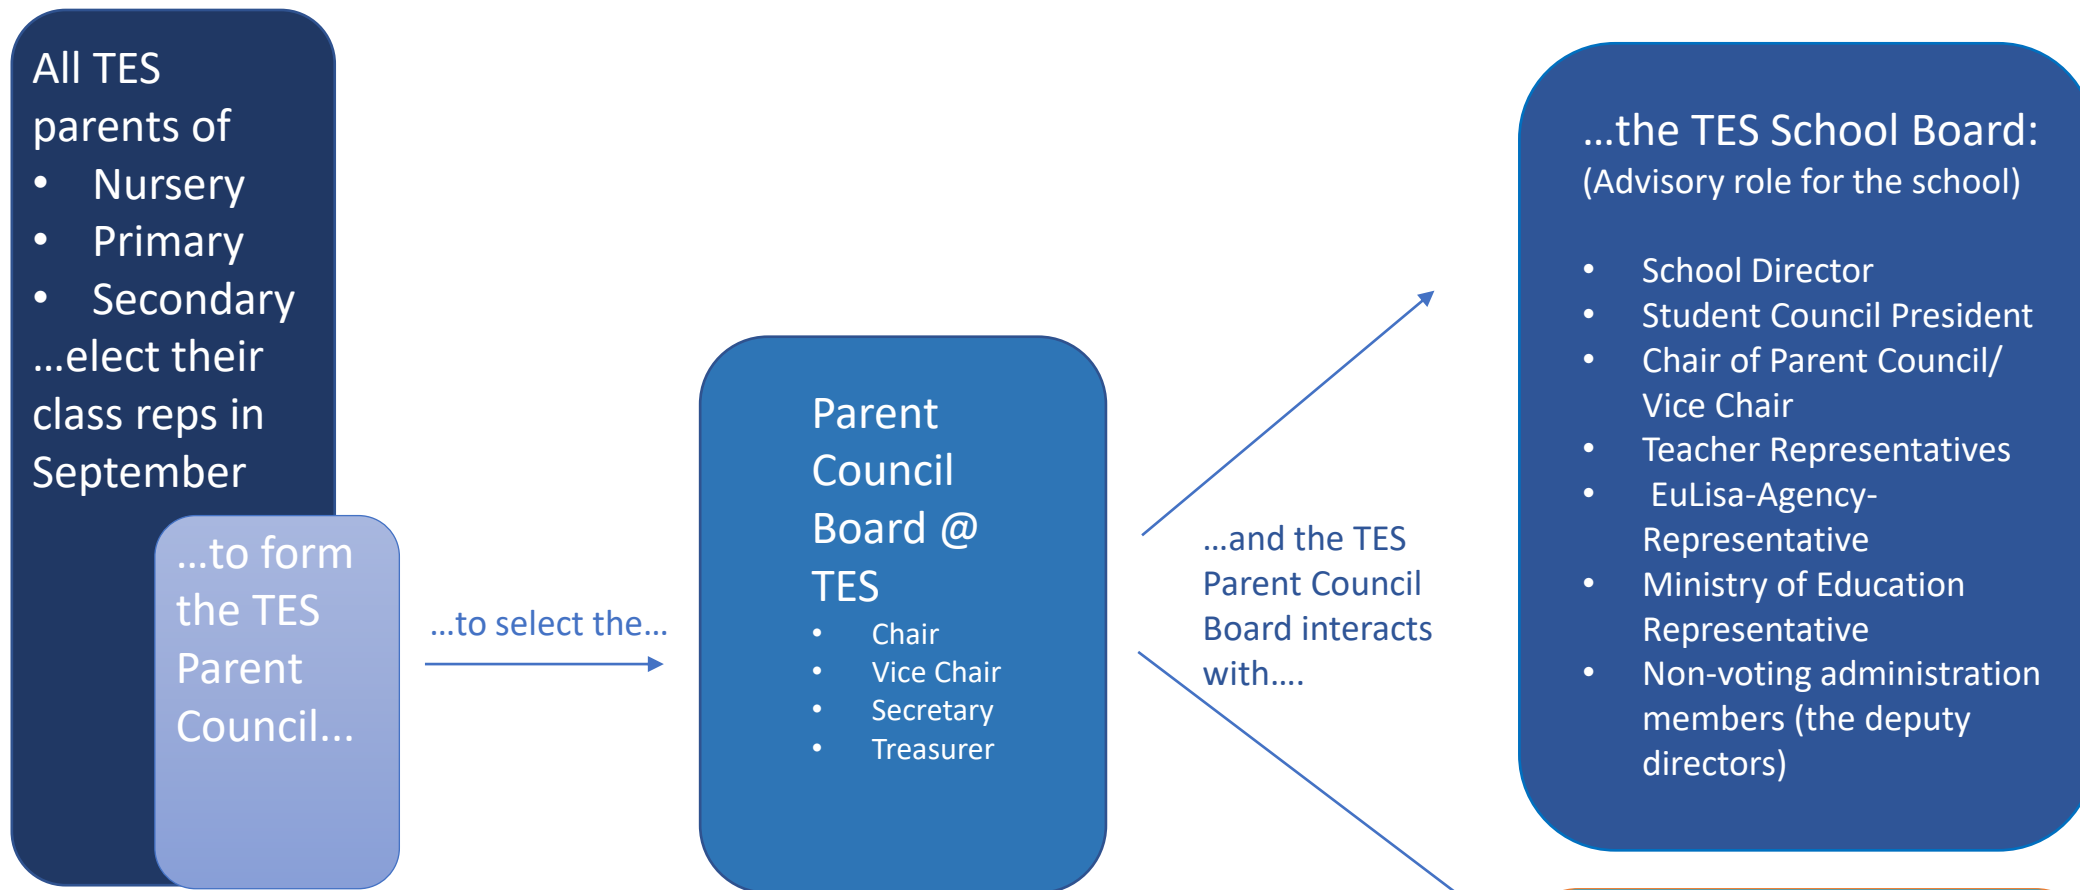

How the Parent Council @ TES works

More information:

E-mail: pc@tes.edu.ee

www.facebook.com/groups/2141306616136131

...all other European Schools (CAPEEA)

Coordination of Accredited European Schools Parents Associations